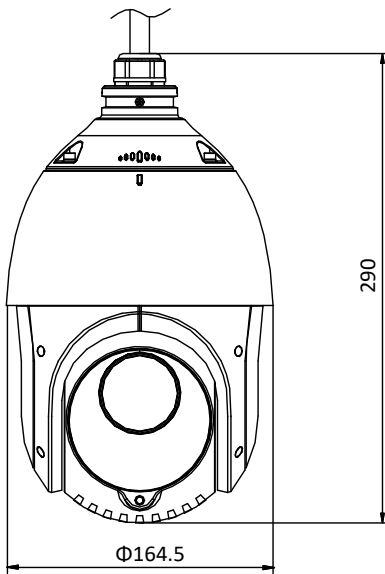

Available Model

DS-2DE4215IW-DE, 12 VDC & PoE+ (802.3 at, class4)

Dimensions

Unit: mm